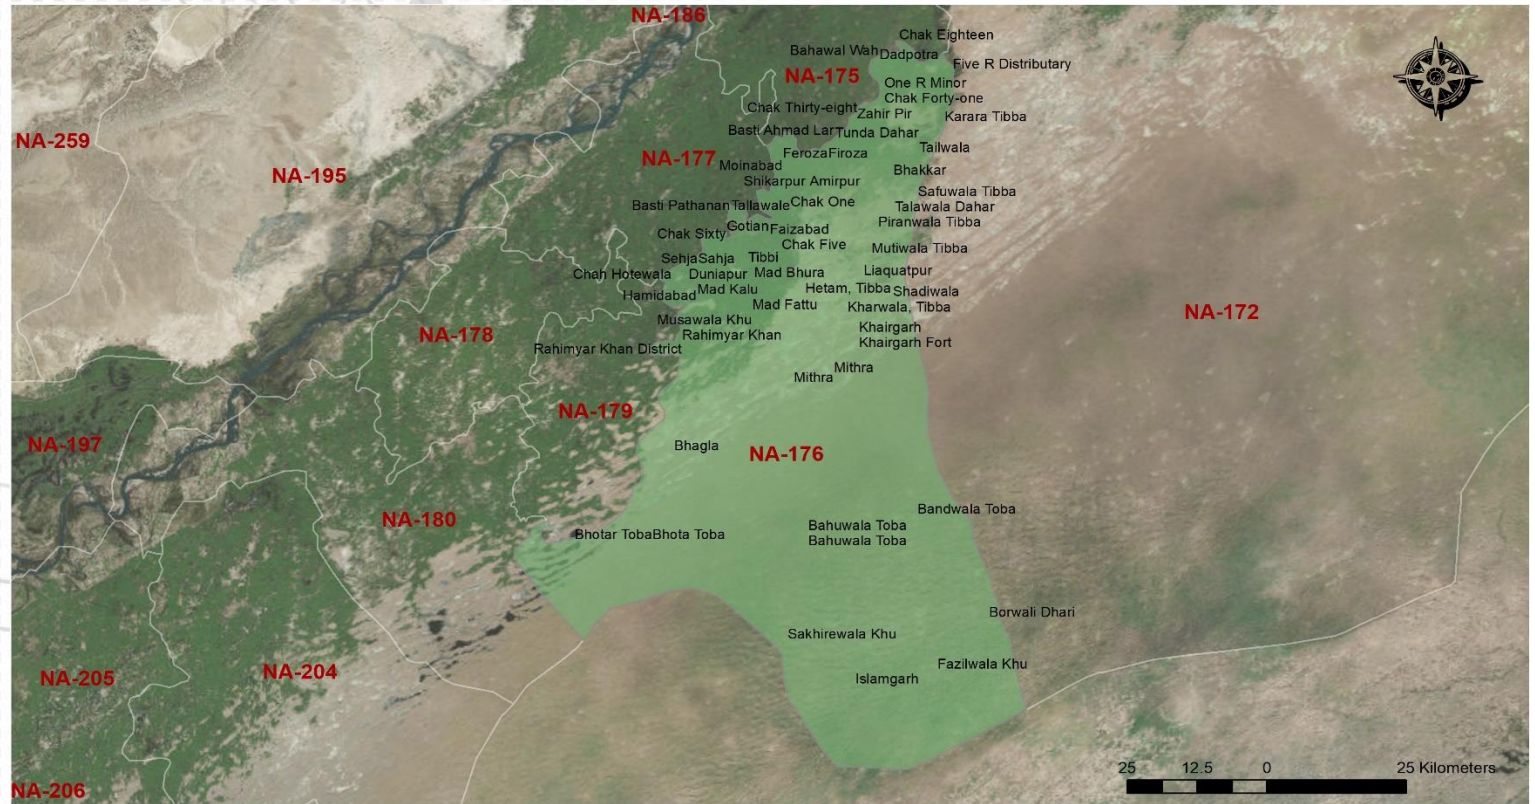

CONSTITUENCY PROFILE

NA-176 RAHIM YAR KHAN-II

PUNJAB

CONSTITUENCY POPULATION

765,764

VOTER STATISTICS

Male

225,607

Female

168,675

Total

394,282

52%

of the total population are registered as voters

POLLING STATIONS

51

Male

51

Female

184

Combined

286

Total

Number of polling stations where registered voters exceed 1,200

AVERAGE VOTER AT POLLING STATION

1,379

AVERAGE VOTER AT POLLING BOOTH

493

LIST OF CONTESTING CANDIDATES

#	Name	Name of Political Party
1	Junaid Riaz	Independent
2	Chaudhry Muhammad Ejaz Shafi	Independent
3	Chaudhry Muhammad Akmal Siddique	Independent
4	Hafiz Muhammad Tahir Zeeshan	Independent
5	Syed Tanvir Hussain	Pakistan Peoples Party Parliamentarians
6	Syed Muhammad Abid Shah	Independent
7	Sheikh Fayyaz Ud Din	Pakistan Muslim League (Nawaz)
8	Ammad Ud Din	Independent
9	Muhammad Azhar	Independent
10	Muhammad Majeed	Pakistan Supreme Democratic Party
11	Mian Abdus Sittar	Independent
12	Mian Ghous Muhammad	Pakistan Tehreek-e-Insaf